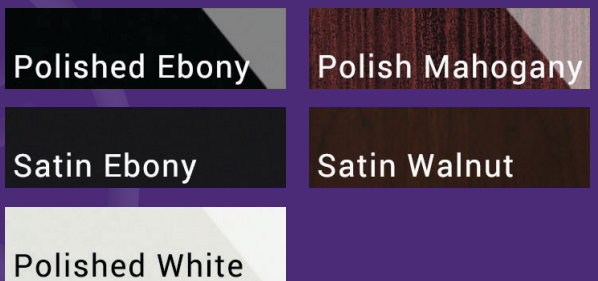

AVAILABLE FINISHES

Available in Polished Ebony with chrome hardware.

Specifications subject to change without notice.

Riverton Piano Company | Scottsdale - (480) 368-8888 | Peoria - (480) 905-8888

www.rivertonpiano.com