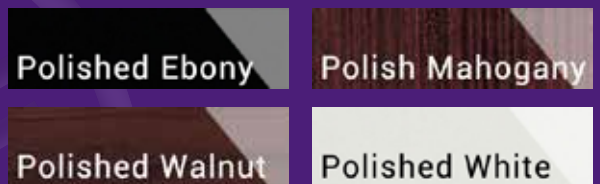

AVAILABLE FINISHES

Available in Polished Ebony with chrome hardware.

Specifications subject to change without notice.

Riverton Piano Company | Scottsdale - (480) 368-8888 | Peoria - (480) 905-8888

www.rivertonpiano.com